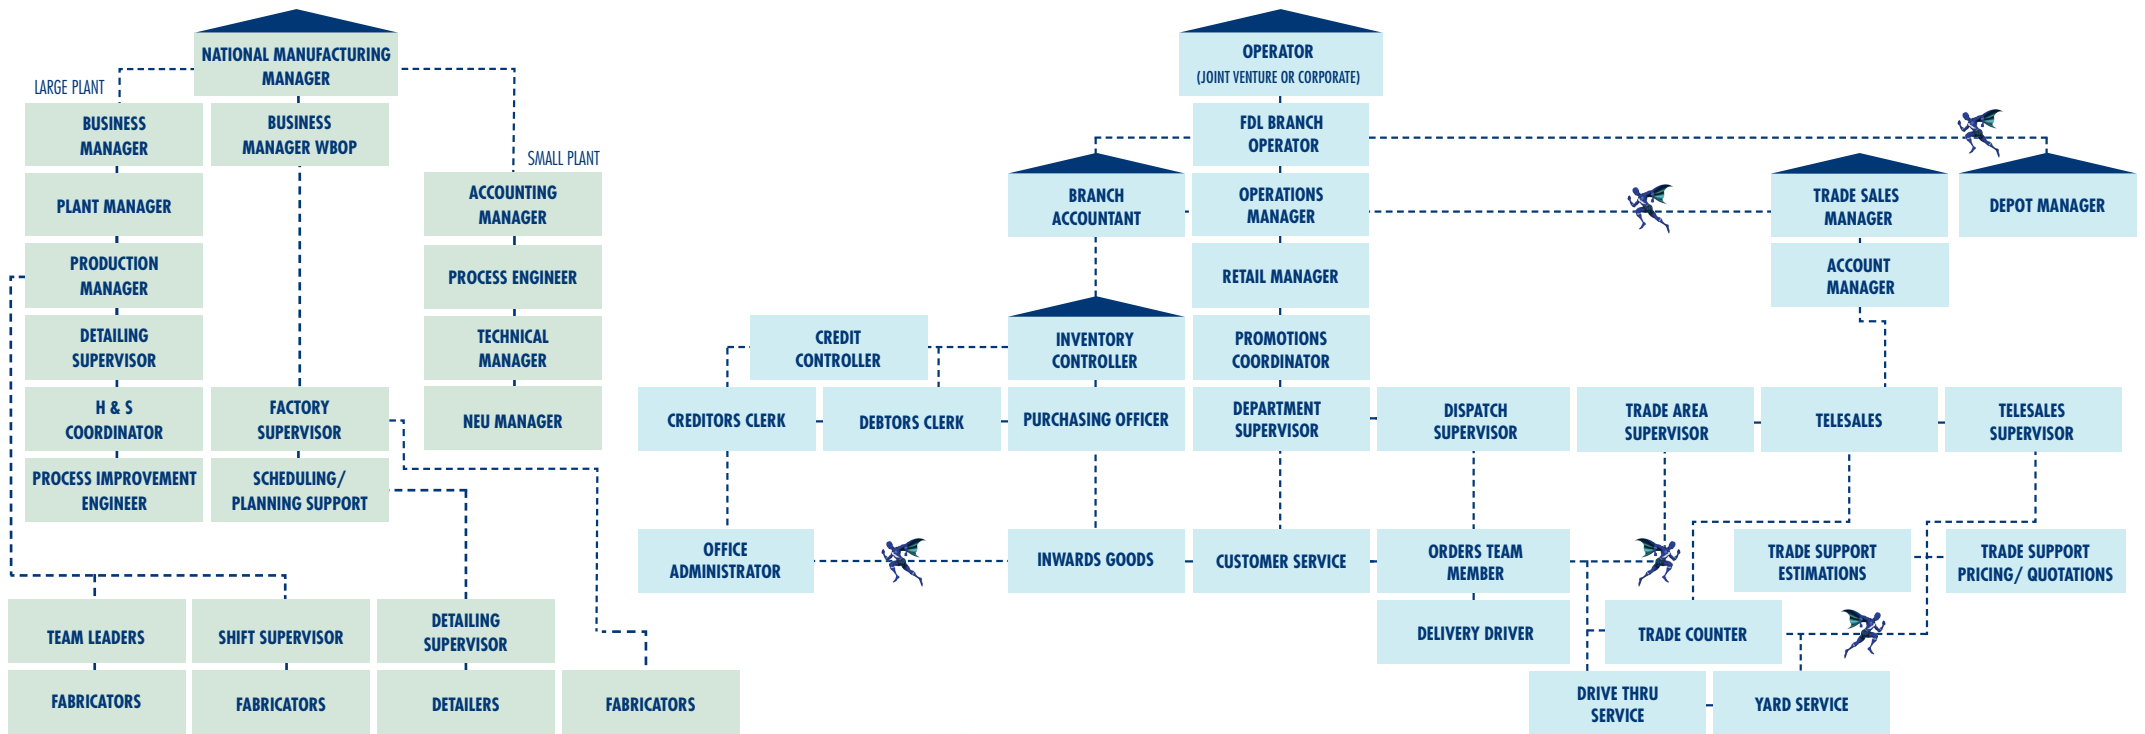

PLACEMAKERS CAREER MAP

PlaceMakers®
Know how. Can do.

CANDO
CAREERS

FB GROUP / DIVISIONS

BUILDING PRODUCTS

Plasterboard Group
Tasman Insulation
Winstone Wallboards
Roof Tile Group
Fletcher Aluminium
Gerard Roofing Systems
Tasman Sinkware
DECRA Roofing Systems
Coated Steel
Insulation Group
Dimond
Fletcher Insulation
Pacific Coilcoaters
Forman Group
Stramit Building Products
Home & Dry

INFRASTRUCTURE PRODUCTS

Concrete New Zealand
Firth Industries
Golden Bay Cement
Humes Pipeline Systems
Winstone Aggregates
Concrete Australia
Rocla Quarry Products
Rocla Pipeline Products
Steel Products
Pacific Steel Group
Sims Pacific Metals
Easysteel
Fletcher Reinforcing
Single Businesses
Iplex Pipelines Group
Crane Copper Tube

LAMINATES & PANELS

Formica Group
Laminex New Zealand
Laminex

CONSTRUCTION

Fletcher Construction
Building + Interiors
Earthquake Recovery
Infrastructure
South Pacific
Fletcher Residential

DISTRIBUTION

Distribution New Zealand
PlaceMakers
Mico
Distribution Australia
Tradelink Plumbing
Centres
Hudson Building Supplies

**FLETCHER BUILDING
CORPORATE**

NATIONAL OFFICE

Marketing
Sales & Manufacturing
Merchandise
Operations
Human Resources
Legal
Technology
Commercial

TOGETHER, WE'RE BUILDING NEW ZEALAND

PlaceMakers®
Know how. Can do.